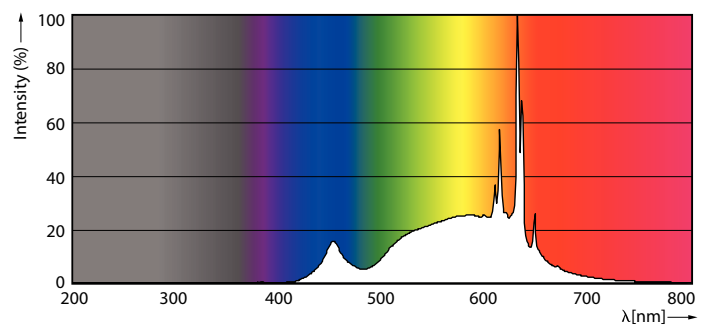

LED BR30

Numerator - Packs per outer box	6
Material Nr. (12NC)	929002032104
Net Weight (Piece)	0.095 kg

Dimensional drawing

... D ...

Product	D	C
7.2BR30/PER/930/P/E26/DIM 6/1FB T20	95 mm	132 mm

BR30 120V 7.2-65W 650lm 3000K E26 D

Photometric data

LEDBulbs_BR30 120V 72-65W 650lm 3000K E26 D

LEDBulbs_BR30 120V 72-65W 650lm 3000K E26 D

© 2020 Philips Lighting B.V. Page 11

LEDBulbs_BR30 120V 72-65W 650lm 3000K E26 D