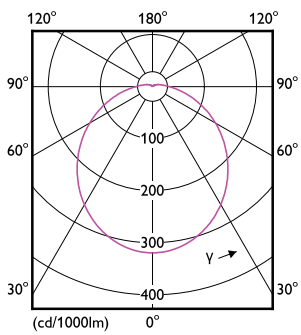

LED BR30

Numerator - Packs per outer box	6
Material Nr. (12NC)	929002032104
Net Weight (Piece)	0.095 kg

Dimensional drawing

... D ...

Product	D	C
7.2BR30/PER/930/P/E26/DIM 6/1FB T20	95 mm	132 mm

BR30 120V 7.2-65W 650lm 3000K E26 D

Photometric data

LEDBulbs_BR30 120V 72-65W 650lm 3000K E26 D

LEDBulbs_BR30 120V 72-65W 650lm 3000K E26 D

© 2020 Philips Lighting B.V. Page 11

LEDBulbs_BR30 120V 72-65W 650lm 3000K E26 D