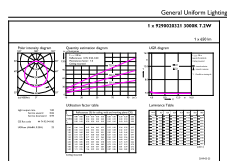

LEDBulbs_BR30 120V 72-65W 650lm 3000K E26 D

LEDBulbs_BR30 120V 72-65W 650lm 3000K E26 D

© 2020 Philips Lighting B.V. Page 11

LEDBulbs_BR30 120V 72-65W 650lm 3000K E26 D