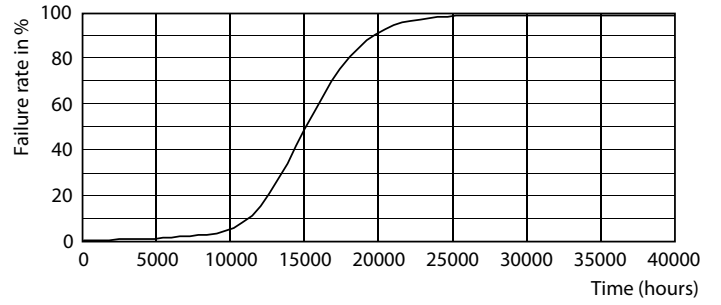

LED BR30

Lifetime

LEDBulbs BR30 120V 19-120W 1200lm 2700K E26 D

LEDBulbs BR30 120V 19-120W 1200lm 2700K E26 D