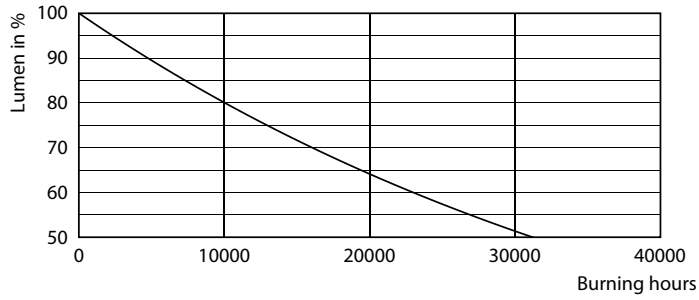

LED BR30

Lifetime

LEDBulbs BR30 120V 19-120W 1200lm 2700K E26 D

LEDBulbs BR30 120V 19-120W 1200lm 2700K E26 D