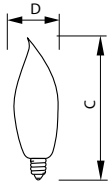

Product data

General Information	
Base	E12 [Candelabra Screw]
Operating Position	Base Down +/- 90 D [Base Down +/- 90 D]
Main Application	Decorative
Gas Filling	GAS

Light Technical	
Initial lumen (Nom)	300 lm

Operating and Electrical	
Power (Rated) (Nom)	40 W
Voltage (Nom)	120 V

Mechanical and Housing	
Bulb Finish	Clear

Cap-Base Information	Aluminium [Aluminium Cap]
Filament Shape	C-7A [Ring]

Product Data	
Order product name	BC40BA9C/LL 120V 6/2
EAN/UPC - Product	50046677168075
Order code	168070
Numerator - Quantity Per Pack	1
Numerator - Packs per outer box	6
Material Nr. (12NC)	925251136316
Net Weight (Piece)	0.001 kg

DuraMax Deco Bent Tip

Dimensional drawing

Product

BC40BA9C/LL 120V 6/2

40W E12 120V BA9 CL