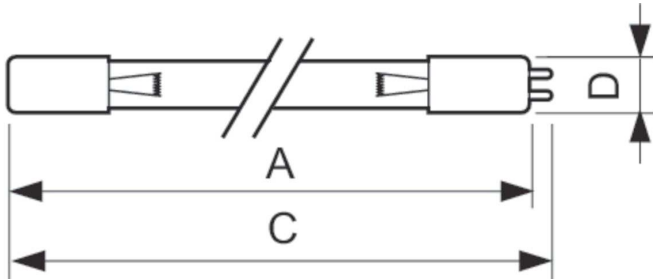

### Product data

General Information		Lamp Current (Nom)		0.330 A
Base	4PINSSINGLEENDED [ 4 Pins Single Ended]	Voltage (Nom)	34 V	
Main Application	Disinfection	Mechanical and Housing		
Useful Life (Nom)	9000 h	Cap-Base Information	4 Pins Single Ended	
System Description	na [-]	Approval and Application		
Light Technical		Mercury (Hg) Content (Nom)	4.4 mg	
Color Code	TUV	UV		
Color Designation	- [ Not Specified]	UV-C Radiation at 100 hr	2.6 W	
Depreciation at Useful Lifetime	15 %			
Operating and Electrical				
Power (Rated) (Nom)	11 W			

## Dimensional drawing