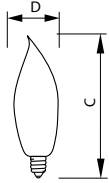

Product data

General Information	
Base	E12 [Candelabra Screw]
Operating Position	Base Down +/- 90 D [Base Down +/- 90 D]
Main Application	Decorative
Gas Filling	GAS

Light Technical	
Initial lumen (Nom)	550 lm

Operating and Electrical	
Power (Rated) (Nom)	60 W
Voltage (Nom)	120 V

Mechanical and Housing	
Bulb Finish	Clear

Cap-Base Information	Aluminium [Aluminium Cap]
Filament Shape	C-7A [Ring]

Product Data	
Order product name	BC60BA9C/CL/LL 6/4
EAN/UPC - Product	50046677167214
Order code	167213
Numerator - Quantity Per Pack	1
Numerator - Packs per outer box	6
Material Nr. (12NC)	925251936316
Net Weight (Piece)	0.016 kg

DuraMax Deco Bent Tip

Dimensional drawing

Product

BC60BA9C/CL/LL 6/4

60W E12 120V BA9 CL