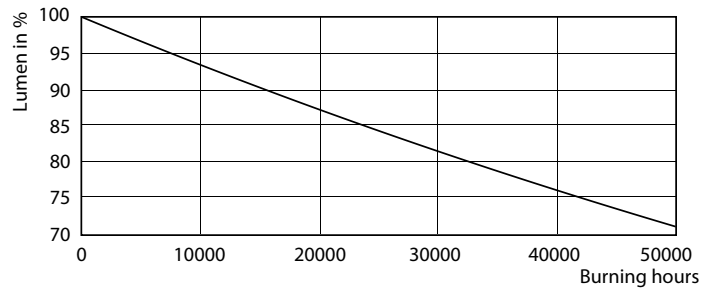

Photometric data

LEDtube PRO 1200mm 14W G13 830 2000lm

Lifetime