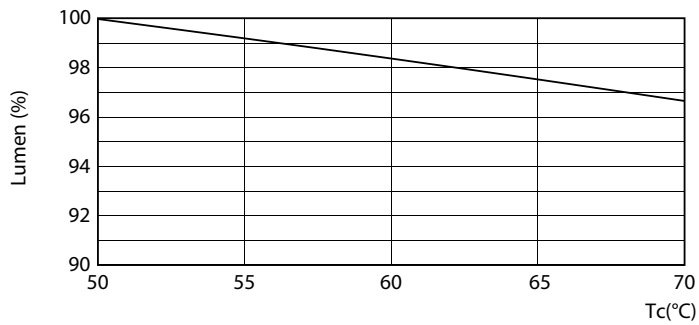

LEDtube PRO 1200mm 14W G13 2000lm

12W G13

12W G13