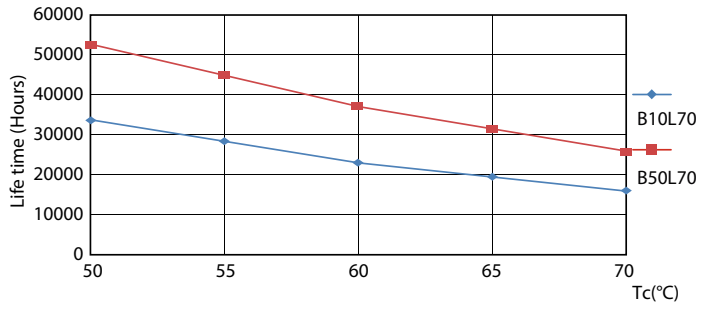

T8

Lifetime

12W G13