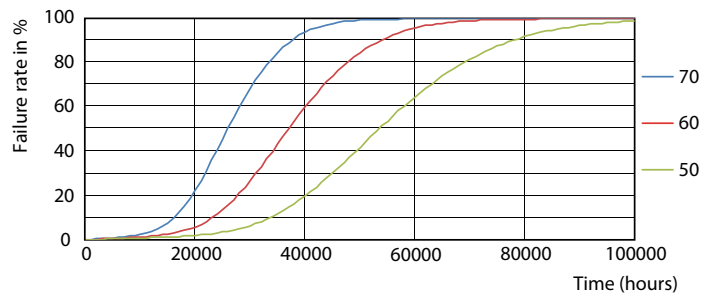

LEDtube PRO 1200mm 14W G13 2000lm