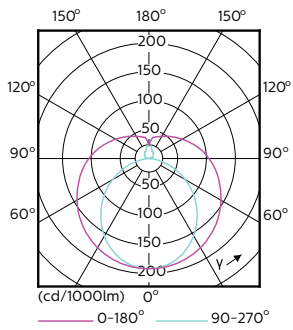

Product Data

Order product name 14T8/COR/48-830/IF20/G/DIM 10/1
 EAN/UPC - Product 046677452407
 Order code 470096
 Numerator - Quantity Per Pack 1
 Numerator - Packs per outer box 10
 Material Nr. (12NC) 929001343034
 Net Weight (Piece) 0.215 kg
 Model Number 9290013430A

Dimensional drawing

A3

Product	D1	D2	A1	A2	A3
14T8/COR/48-830/IF20/G/DIM 10/1	25.7 mm	28 mm	1198 mm	1205 mm	1212 mm

14T8 PRO LED/48-3000 IF G 10/1

Photometric data

LEDtube 1200mm 17W G13 2100lm

LEDtube PRO 1200mm 14W G13 830 2000lm