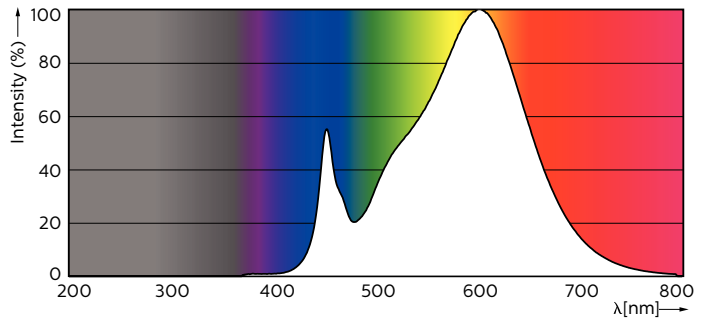

LEDtube PRO 1200mm 14W G13 830 2000lm