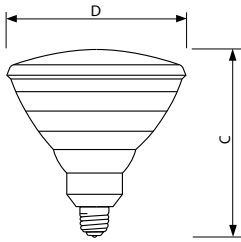

Halogen PAR

Dimensional drawing

Product

Halogen 72PAR38/EVP/FL25 120V 12/1

PAR38 STD 72W E26/50x39/BRC 120V FL 25D