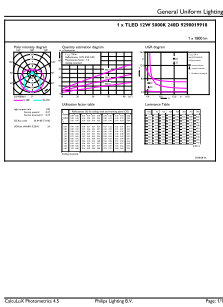

## Product Data

Order product name 10T8/COR/48-850/IF16/G 25/1  
 EAN/UPC - Product 046677541996  
 Order code 541994  
 Numerator - Quantity Per Pack 1  
 Numerator - Packs per outer box 25  
 Material Nr. (12NC) 929001991804  
 Net Weight (Piece) 0.215 kg

## Dimensional drawing

TLED 1200mmT8 120-277 10.5W 1650lm 5000K

Product	D1	D2	A1	A2	A3
10T8/COR/48-850/IF16/G 25/1	25.7 mm	28 mm	1198.1 mm	1205.2 mm	1212.3 mm

## Photometric data

LEDtube 10W G13 850 ND

LEDtube 10W G13 850 ND

Photometric data

LEDtube 10W G13 850 ND

Lifetime

LEDtube 10W G13 850 ND

LEDtube 10W G13 850 ND