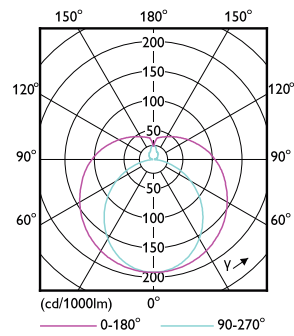

## Dimensional drawing

TLED 1200mmT8 120-277 10.5W 1650lm 5000K

Product	D1	D2	A1	A2	A3
10T8/COR/48-850/IF16/G 25/1	25.7 mm	28 mm	1198.1 mm	1205.2 mm	1212.3 mm

## Photometric data

LEDtube 10W G13 850 ND

LEDtube 10W G13 850 ND

Photometric data

LEDtube 10W G13 850 ND

Lifetime

LEDtube 10W G13 850 ND

LEDtube 10W G13 850 ND