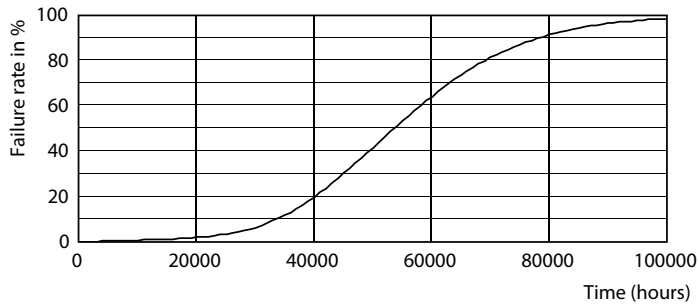

## Photometric data

LEDtube 10W G13 850 ND

LEDtube 10W G13 850 ND

Photometric data

LEDtube 10W G13 850 ND

Lifetime

LEDtube 10W G13 850 ND

LEDtube 10W G13 850 ND