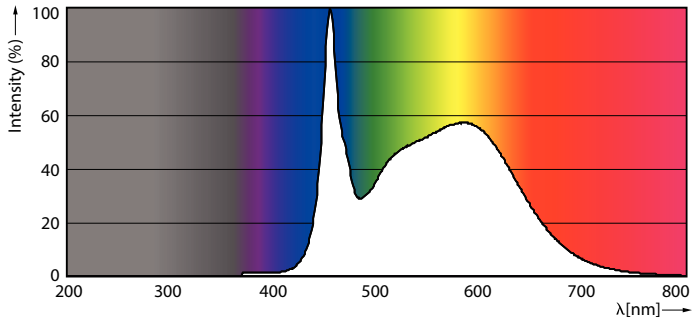

## Photometric data

LEDtube 10W G13 850 ND

LEDtube 10W G13 850 ND

Photometric data

LEDtube 10W G13 850 ND

Lifetime

LEDtube 10W G13 850 ND

LEDtube 10W G13 850 ND