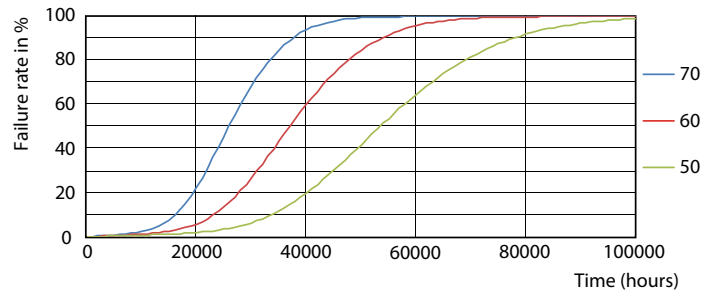

## Photometric data

LEDtube 10W G13 850 ND

LEDtube 10W G13 850 ND

Photometric data

LEDtube 10W G13 850 ND

Lifetime

LEDtube 10W G13 850 ND

LEDtube 10W G13 850 ND