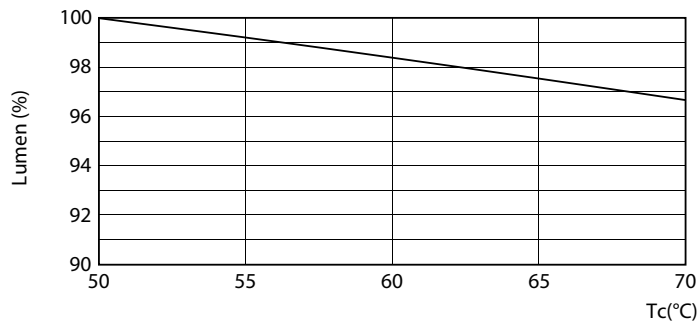

T8

Lifetime

LEDtube 10W G13 850 ND