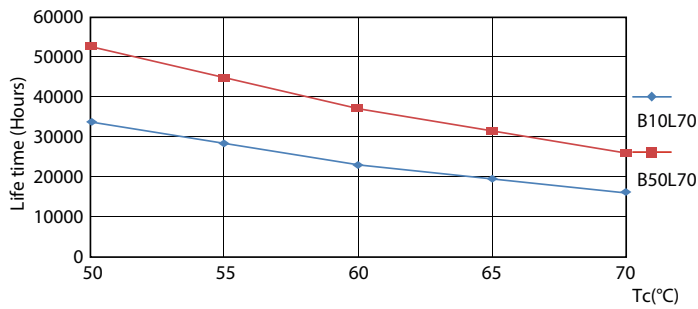

## Photometric data

LEDtube 10W G13 850 ND

LEDtube 10W G13 850 ND

Photometric data

LEDtube 10W G13 850 ND

Lifetime

LEDtube 10W G13 850 ND

LEDtube 10W G13 850 ND