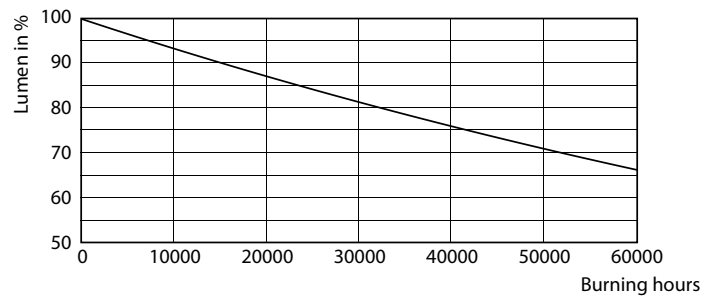

LEDtube 10W G13 850 ND

LEDtube 10W G13 850 ND