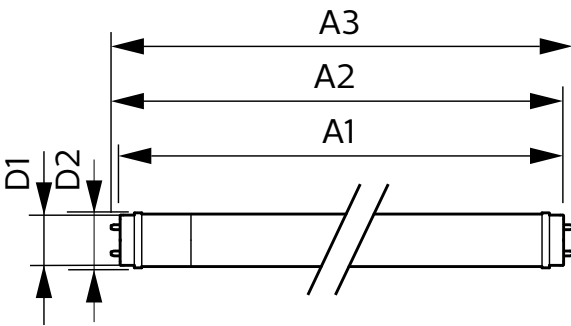

T8

Mechanical and Housing

Product Length 1200 mm

Approval and Application

Energy Efficiency Label (EEL) Not applicable
Energy Saving Product Yes
Approbation Marks UL certificate RoHS compliance DLC compliance
Energy Consumption kWh/1000 h - kWh
Energy Certifications DLC Standard

Product Data

Order product name 10T8/COR/48-850/IF16/G 25/1
EAN/UPC - Product 046677541996
Order code 541994
Numerator - Quantity Per Pack 1
Numerator - Packs per outer box 25
Material Nr. (12NC) 929001991804
Net Weight (Piece) 0.215 kg

Dimensional drawing

TLED 1200mmT8 120-277 10.5W 1650lm 5000K