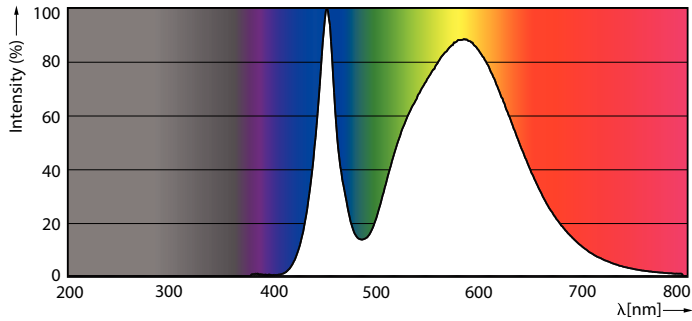

Photometric data

NAM Highbay 165W EX39 4000K 60-120D NB WB DL