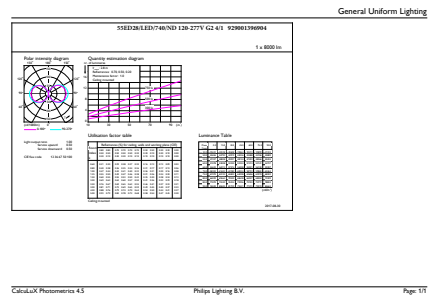

Product data

General Information	
Base	E39 [Single Contact Mogul Screw]
EU RoHS compliant	Yes
Nominal Lifetime (Nom)	50000 h
Switching Cycle	50000X
Technical Type	55-150W
Light Technical	
Color Code	740 [CCT of 4000K]
Beam Angle (Nom)	360 °
Initial lumen (Nom)	8000 lm
Color Designation	Cool White (CW)
Correlated Color Temperature (Nom)	4000 K
Luminous Efficacy (rated) (Nom)	133.33 lm/W
Color Consistency	ANSI 4000K
Color Rendering Index (Nom)	70
LLMF At End Of Nominal Lifetime (Nom)	70 %
Operating and Electrical	
Input Frequency	50 to 60 Hz

LED Urban TrueForce Lamps

Product Data

Order product name	55ED28/LED/740/ND 120-277V G2 4/1
EAN/UPC - Product	046677473648
Order code	473645
Numerator - Quantity Per Pack	1

Numerator - Packs per outer box	4
Material Nr. (12NC)	929001396904
Net Weight (Piece)	0.900 kg

Dimensional drawing

HIB NAM Post top 8000lm 4000K G2

Product	D	C
55ED28/LED/740/ND 120-277V G2 4/1	105 mm	204 mm

Photometric data

NAM Highbay 165W EX39 4000K 60-120D NB WB DL

HIB NAM Trueforce 55W E39 Clear 740 36D ND