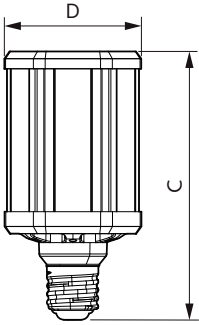

Product data

General Information	
Base	E39 [Single Contact Mogul Screw]
EU RoHS compliant	Yes
Nominal Lifetime (Nom)	50000 h
Switching Cycle	50000X
Technical Type	55-150W
Light Technical	
Color Code	740 [CCT of 4000K]
Beam Angle (Nom)	360 °
Initial lumen (Nom)	8000 lm
Color Designation	Cool White (CW)
Correlated Color Temperature (Nom)	4000 K
Luminous Efficacy (rated) (Nom)	133.33 lm/W
Color Consistency	ANSI 4000K
Color Rendering Index (Nom)	70
LLMF At End Of Nominal Lifetime (Nom)	70 %
Operating and Electrical	
Input Frequency	50 to 60 Hz

Power (Rated) (Nom)	55 W
Lamp Current (Nom)	460 mA
Wattage Equivalent	150 W
Starting Time (Nom)	0.5 s
Warm Up Time to 60% Light (Nom)	0.5 s
Power Factor (Nom)	0.9
Voltage (Nom)	120-277 V
Temperature	
T-Case Maximum (Nom)	80 °C
Controls and Dimming	
Dimmable	No
Mechanical and Housing	
Bulb Finish	Clear
Approval and Application	
Energy Certifications	DLC Standard

LED Urban TrueForce Lamps

Product Data

Order product name	55ED28/LED/740/ND 120-277V G2 4/1
EAN/UPC - Product	046677473648
Order code	473645
Numerator - Quantity Per Pack	1

Numerator - Packs per outer box	4
Material Nr. (12NC)	929001396904
Net Weight (Piece)	0.900 kg

Dimensional drawing

HIB NAM Post top 8000lm 4000K G2

Product	D	C
55ED28/LED/740/ND 120-277V G2 4/1	105 mm	204 mm

Photometric data

NAM Highbay 165W EX39 4000K 60-120D NB WB DL

HIB NAM Trueforce 55W E39 Clear 740 36D ND