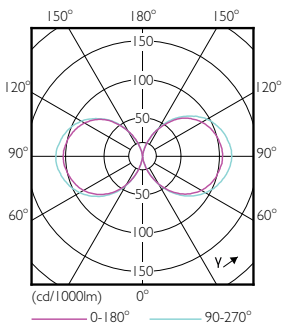

Product data

General Information	
Base	E39 [Single Contact Mogul Screw]
EU RoHS compliant	Yes
Nominal Lifetime (Nom)	50000 h
Switching Cycle	50000X
Technical Type	55-150W
Light Technical	
Color Code	740 [CCT of 4000K]
Beam Angle (Nom)	360 °
Initial lumen (Nom)	8000 lm
Color Designation	Cool White (CW)
Correlated Color Temperature (Nom)	4000 K
Luminous Efficacy (rated) (Nom)	133.33 lm/W
Color Consistency	ANSI 4000K
Color Rendering Index (Nom)	70
LLMF At End Of Nominal Lifetime (Nom)	70 %
Operating and Electrical	
Input Frequency	50 to 60 Hz

Dimensional drawing

HIB NAM Post top 8000lm 4000K G2

Product	D	C
55ED28/LED/740/ND 120-277V G2 4/1	105 mm	204 mm

Photometric data

NAM Highbay 165W EX39 4000K 60-120D NB WB DL

HIB NAM Trueforce 55W E39 Clear 740 36D ND