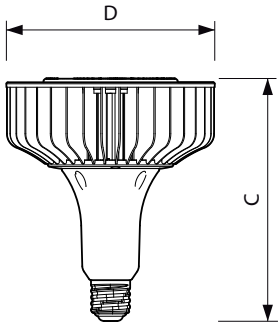

LED Highbay

Dimensional drawing

High Bay Mains 400W 5000K Down Light WB

Product	D	C
150HB/LED/750/ND WB DL BB 2/1	211 mm	252 mm