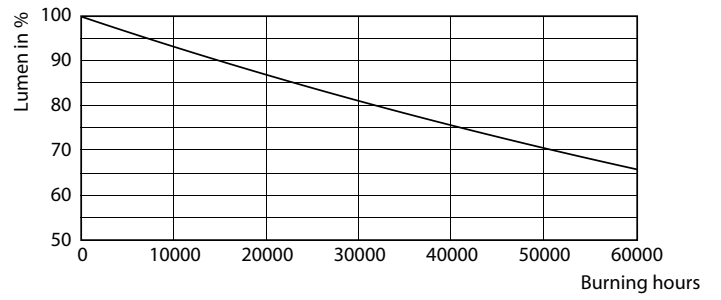

LED Highbay

Lifetime

LED TForce HB MV 120-100W E40 others 840 12D ND NB

LED TForce HB MV 120-100W E40 others 840 12D ND NB