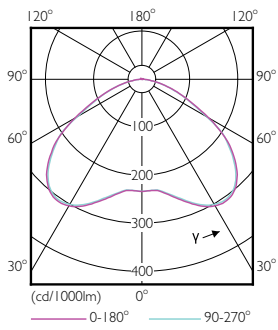

Photometric data

TrueForce LED Industrial and Retail WB