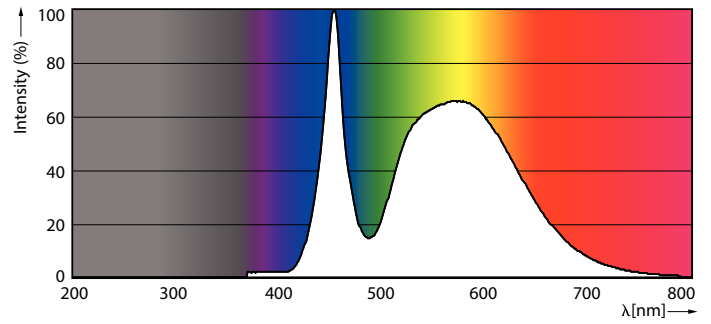

TrueForce LED Industrial and Retail 750

TrueForce LED Industrial and Retail 150HB 750 WB