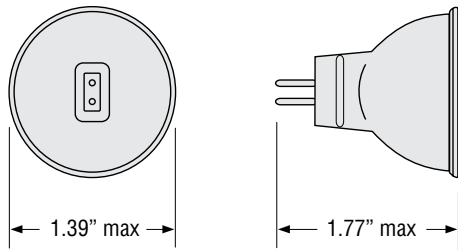

# SPECIFICATIONS

**GU4 Base**

The aluminum coating of the reflector ensures lower heat radiation to the rear of the lamp.

ø(ft)	H(ft)	E(fc)
0.69	3.3	148.92
1.38	6.6	36.97
2.10	9.8	16.91
2.79	13.1	8.92
<b>12°</b>	<b>MR11 Reflektó</b>	<b>20W</b>

Case Quantity: 50

Watts (W)	Ordering Code	Lamp Description	Volts (V)	Color Temp (K)	Beam Angle	Beam Spread	Luminous Intensity (cd)	Reflector Color Coating	Average Rated Life (h)
<b>EUROSTAR™ REFLEKTO™ MR11, 12V Miniature, 2-Pin Base</b>									
20	1003344	20MR11/SP12/A/FG	12	2900	12°	Spot	1600	Clear	1500
20	1003345	20MR11/FL36/A/FG	12	2900	36°	Flood	500	Clear	1500
20	1003348	20MR11/SP12/B/FG	12	2900	12°	Spot	1600	Black	1500
20	1003352	20MR11/SP12/S/FG	12	2900	12°	Spot	1600	Silver	1500
35	1003351	35MR11/FL36/B/FG	12	2900	36°	Flood	1050	Black	1500