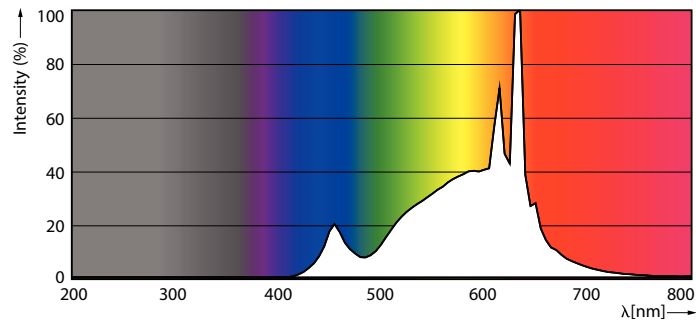

Product data

General Information	
Cap-Base	E26 [Single Contact Medium Screw]
Nominal lifetime	15,000 hour(s)
Switching Cycle	50,000
Rated Lifetime (Hours)	15,000 hour(s)
Lighting Technology	LED
EU RoHS compliant	Yes
Light Technical	
Color Code	927 [CCT of 2700K]
Color Code	927 [CCT of 2700K]
Beam Angle (Nom)	220 degree(s)
Luminous Flux	800 lumen
Color Designation	Warm White (WW)
Correlated Color Temperature (Nom)	2700 K
Luminous Efficacy (rated) (Nom)	90.00 lm/W
Color Consistency	<4
Color rendering index (CRI)	90
LLMF At End Of Nominal Lifetime (Nom)	70 %

Specialty Lamps

Bulb Shape	A19 [A 19mm]
Approval and Application	
Energy Certifications	Energy Star
EyeComfort	Yes
Product Data	
Order product name	8.8A19/PER/927/FR/P/E26/D2D/T20 4/1PF
Order code	573238

Dimensional drawing

Product	D	C
8.8A19/PER/927/FR/P/E26/D2D/T20 4/1PF	2-7/16 inch	4-3/8 inch

Photometric data

Spectral Power Distribution Colour - 8.8A19/PER/927/FR/P/E26/D2D/T20 4/1PF

General uniform lighting - 8.8A19/PER/927/FR/P/E26/D2D/T20 4/1PF