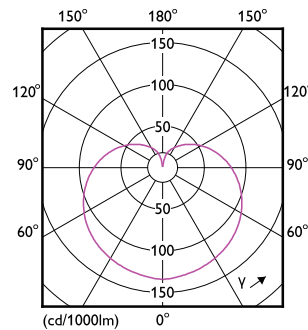

Product data

General Information	
Cap-Base	E26 [Single Contact Medium Screw]
Nominal lifetime	15,000 hour(s)
Switching Cycle	50,000
Rated Lifetime (Hours)	15,000 hour(s)
Lighting Technology	LED
EU RoHS compliant	Yes
Light Technical	
Color Code	927 [CCT of 2700K]
Color Code	927 [CCT of 2700K]
Beam Angle (Nom)	220 degree(s)
Luminous Flux	800 lumen
Color Designation	Warm White (WW)
Correlated Color Temperature (Nom)	2700 K
Luminous Efficacy (rated) (Nom)	90.00 lm/W
Color Consistency	<4
Color rendering index (CRI)	90
LLMF At End Of Nominal Lifetime (Nom)	70 %

Dimensional drawing

Product	D	C
8.8A19/PER/927/FR/P/E26/D2D/T20 4/1PF	2-7/16 inch	4-3/8 inch

Photometric data

Spectral Power Distribution Colour - 8.8A19/PER/927/FR/P/E26/D2D/T20 4/1PF

General uniform lighting - 8.8A19/PER/927/FR/P/E26/D2D/T20 4/1PF

Light Distribution Diagram - 8.8A19/PER/927/FR/P/E26/D2D/T20 4/1PF

Specialty Lamps

Lifetime

Life Expectancy Diagram - 8.8A19/PER/927/FR/P/E26/D2D/T20 4/1PF

Lumen Maintenance Diagram - 8.8A19/PER/927/FR/P/E26/D2D/T20 4/1PF