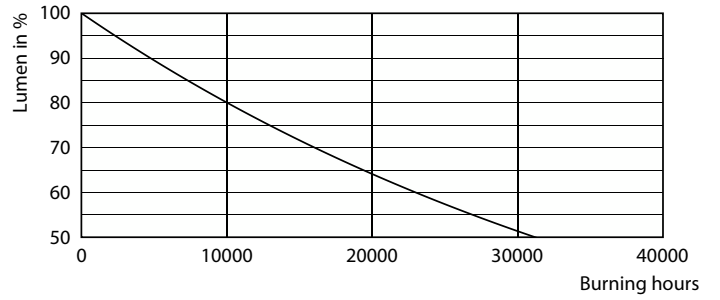

Specialty Lamps

Lifetime

Life Expectancy Diagram - 8.8A19/PER/927/FR/P/E26/D2D/T20 4/1PF

Lumen Maintenance Diagram - 8.8A19/PER/927/FR/P/E26/D2D/T20 4/1PF