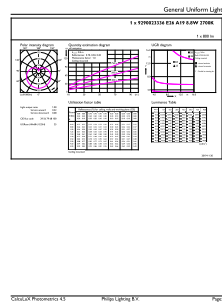

Specialty Lamps

Bulb Shape	A19 [A 19mm]
Approval and Application	
Energy Certifications	Energy Star
EyeComfort	Yes
Product Data	
Order product name	8.8A19/PER/927/FR/P/E26/D2D/T20 4/1PF
Order code	573238

Dimensional drawing

Product	D	C
8.8A19/PER/927/FR/P/E26/D2D/T20 4/1PF	2-7/16 inch	4-3/8 inch

Photometric data

Spectral Power Distribution Colour - 8.8A19/PER/927/FR/P/E26/D2D/T20 4/1PF

General uniform lighting - 8.8A19/PER/927/FR/P/E26/D2D/T20 4/1PF