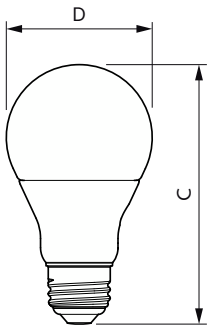

Product data

General Information	
Cap-Base	E26 [Single Contact Medium Screw]
Nominal lifetime	15,000 hour(s)
Switching Cycle	50,000
Rated Lifetime (Hours)	15,000 hour(s)
Lighting Technology	LED
EU RoHS compliant	Yes
Light Technical	
Color Code	927 [CCT of 2700K]
Color Code	927 [CCT of 2700K]
Beam Angle (Nom)	220 degree(s)
Luminous Flux	800 lumen
Color Designation	Warm White (WW)
Correlated Color Temperature (Nom)	2700 K
Luminous Efficacy (rated) (Nom)	90.00 lm/W
Color Consistency	<4
Color rendering index (CRI)	90
LLMF At End Of Nominal Lifetime (Nom)	70 %

Dimensional drawing

Product	D	C
8.8A19/PER/927/FR/P/E26/D2D/T20 4/1PF	2-7/16 inch	4-3/8 inch

Photometric data

Spectral Power Distribution Colour - 8.8A19/PER/927/FR/P/E26/D2D/T20 4/1PF

General uniform lighting - 8.8A19/PER/927/FR/P/E26/D2D/T20 4/1PF