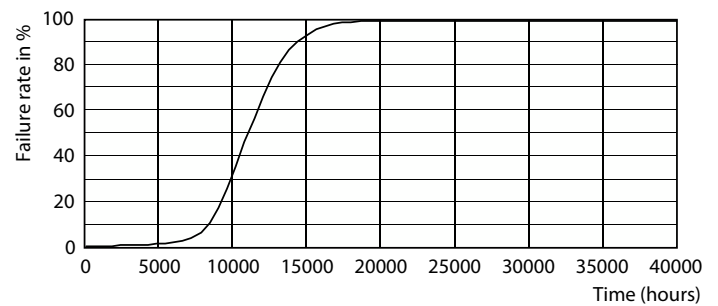

Product data

General Information	
Cap-Base	E26 [Single Contact Medium Screw]
Nominal lifetime	10,950 hour(s)
Switching Cycle	10,000
Rated Lifetime (Hours)	10,950 hour(s)
Lighting Technology	LED
EU RoHS compliant	Yes
Light Technical	
Color Code	Red
Color Designation	Red
Color Consistency	<6
Color rendering index (CRI)	-
LLMF At End Of Nominal Lifetime (Nom)	70 %
Operating and Electrical	
Line Frequency	60 Hz
Input Frequency	60 Hz
Power Consumption	13.5 W
Lamp Current (Nom)	165 mA
Starting Time (Nom)	0.5 s
Warm-up time to 60% light	0.5 s
Power Factor (Fraction)	0.5

Dimensional drawing

Product	D	C
13.5PAR38/PER/RED/G/E26/ND/ULW 3/1PF	4-13/16 inch	5-1/4 inch

Photometric data

Accent Lighting Spots - 13.5PAR38/PER/RED/G/E26/ND/ULW 3/1PF

Light Distribution Diagram - 13.5PAR38/PER/RED/G/E26/ND/ULW 3/1PF

Lifetime

Lumen Maintenance Diagram - 13.5PAR38/PER/RED/G/E26/ND/ULW 3/1PF

Life Expectancy Diagram - 13.5PAR38/PER/RED/G/E26/ND/ULW 3/1PF

Party Spot