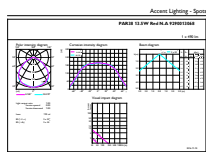

Dimensional drawing

Product	D	C
13.5PAR38/PER/RED/G/E26/ND/ULW 3/1PF	4-13/16 inch	5-1/4 inch

Photometric data

Accent Lighting Spots - 13.5PAR38/PER/RED/G/E26/ND/ULW 3/1PF

Light Distribution Diagram - 13.5PAR38/PER/RED/G/E26/ND/ULW 3/1PF