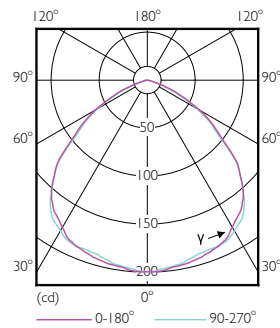

Party Spot

Material Nr. (12NC)	929001306863
Full product name	13.5PAR38/PER/RED/G/E26/ND/ULW 3/1PF
EAN/UPC - Case	50046677568295

EAN/UPC - Product/Case	046677568290
------------------------	--------------

Dimensional drawing

Product	D	C
13.5PAR38/PER/RED/G/E26/ND/ULW 3/1PF	4-13/16 inch	5-1/4 inch

Photometric data

Accent Lighting Spots - 13.5PAR38/PER/RED/G/E26/ND/ULW 3/1PF

Light Distribution Diagram - 13.5PAR38/PER/RED/G/E26/ND/ULW 3/1PF