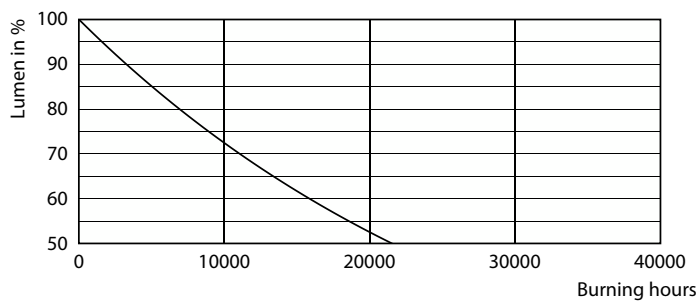

Product data

General Information	
Cap-Base	E26 [Single Contact Medium Screw]
Nominal lifetime	10,950 hour(s)
Switching Cycle	10,000
Rated Lifetime (Hours)	10,950 hour(s)
Lighting Technology	LED
EU RoHS compliant	Yes
Light Technical	
Color Code	Red
Color Designation	Red
Color Consistency	<6
Color rendering index (CRI)	-
LLMF At End Of Nominal Lifetime (Nom)	70 %
Operating and Electrical	
Line Frequency	60 Hz
Input Frequency	60 Hz
Power Consumption	13.5 W
Lamp Current (Nom)	165 mA
Starting Time (Nom)	0.5 s
Warm-up time to 60% light	0.5 s
Power Factor (Fraction)	0.5

Dimensional drawing

Product	D	C
13.5PAR38/PER/RED/G/E26/ND/ULW 3/1PF	4-13/16 inch	5-1/4 inch

Photometric data

Accent Lighting Spots - 13.5PAR38/PER/RED/G/E26/ND/ULW 3/1PF

Light Distribution Diagram - 13.5PAR38/PER/RED/G/E26/ND/ULW 3/1PF

Lifetime

Lumen Maintenance Diagram - 13.5PAR38/PER/RED/G/E26/ND/ULW 3/1PF

Life Expectancy Diagram - 13.5PAR38/PER/RED/G/E26/ND/ULW 3/1PF

Party Spot