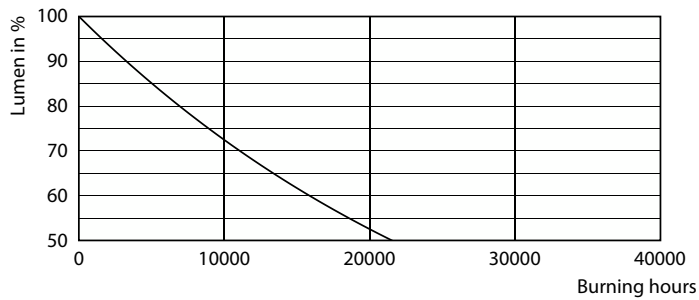

Lifetime

Lumen Maintenance Diagram - 13.5PAR38/PER/BLUE/G/E26/ND/ULW 3/1PF

Life Expectancy Diagram - 13.5PAR38/PER/BLUE/G/E26/ND/ULW 3/1PF