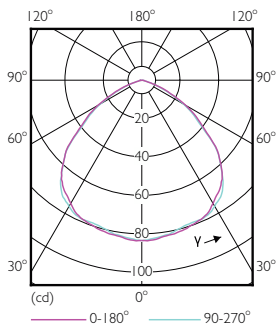

## Dimensional drawing

Product	D	C
13.5PAR38/PER/BLUE/G/E26/ND/ULW 3/1PF	4-13/16 inch	5-1/4 inch

## Photometric data

Light Distribution Diagram - 13.5PAR38/PER/BLUE/G/E26/ND/ULW 3/1PF

Accent Lighting Spots - 13.5PAR38/PER/BLUE/G/E26/ND/ULW 3/1PF