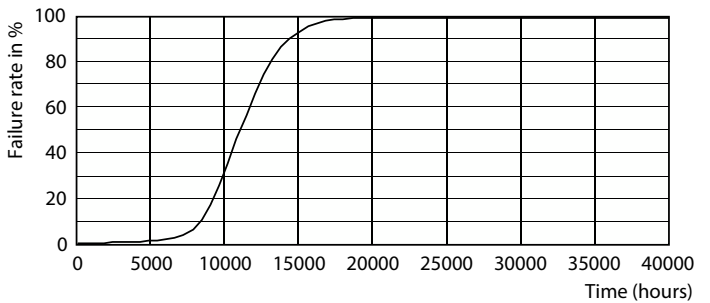

Lifetime

Lumen Maintenance Diagram - 13.5PAR38/PER/BLUE/G/E26/ND/ULW 3/1PF

Life Expectancy Diagram - 13.5PAR38/PER/BLUE/G/E26/ND/ULW 3/1PF