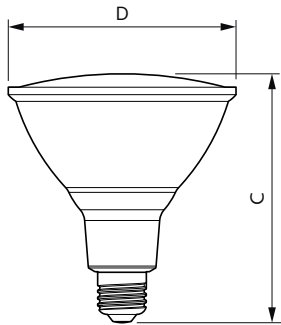

## 13.5PAR38/PER/BLUE/G/E26/ND/ULW 3/1PF

Philips 13.5-watt PAR 38s provide bright colorful light perfect for special occasions, parties and holidays. These PAR 38 lamps are available in up to four different colors and offer a festive touch to your home lighting. Brighten up your home and celebrate with color using these energy saving LED bulbs.

### Product data

General Information	
Cap-Base	E26 [Single Contact Medium Screw]
Nominal lifetime	10,950 hour(s)
Switching Cycle	10,000
Rated Lifetime (Hours)	10,950 hour(s)
Lighting Technology	LED
EU RoHS compliant	Yes
Light Technical	
Color Code	Blue
Color Designation	Blue
Color Consistency	<6
Color rendering index (CRI)	-
LLMF At End Of Nominal Lifetime (Nom)	70 %
Operating and Electrical	
Line Frequency	60 Hz
Input Frequency	60 Hz
Power Consumption	13.5 W
Lamp Current (Nom)	165 mA
Starting Time (Nom)	0.5 s
Warm-up time to 60% light	0.5 s
Power Factor (Fraction)	0.5

Voltage (Nom)	120 V
Temperature	
Ambient temperature range	-20 °C to 45 °C
T-Case Maximum (Nom)	149 °F
Controls and Dimming	
Dimmable	No
Mechanical and Housing	
Bulb Finish	Frosted
Bulb Material	Glass
Bulb Shape	PAR38 [PAR 4.75 inch/121mm]
Approval and Application	
Suitable For Accent Lighting	Yes
EyeComfort	Yes
Product Data	
Order product name	13.5PAR38/PER/BLUE/G/E26/ND/ULW 3/1PF
Order code	568261
Numerator - Quantity Per Pack	1
Numerator - Packs per outer box	3

## Dimensional drawing

Product	D	C
13.5PAR38/PER/BLUE/G/E26/ND/ULW 3/1PF	4-13/16 inch	5-1/4 inch