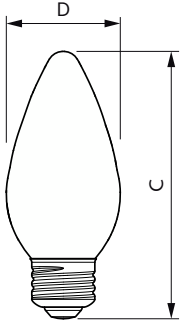

### Product data

General Information	
Cap-Base	E26 [Single Contact Medium Screw]
Nominal lifetime	15,000 hour(s)
Switching Cycle	20,000
Lighting Technology	LED
EU RoHS compliant	Yes

Light Technical	
Color Code	922-927 [CCT of 2200K-2700K]
Beam Angle (Nom)	300 degree(s)
Luminous Flux	500 lumen
Color Designation	Warm Glow(WG)
Correlated Color Temperature (Nom)	2200 2700 K
Luminous Efficacy (rated) (Nom)	90 lm/W
Color Consistency	<4
Color rendering index (CRI)	90
LLMF At End Of Nominal Lifetime (Nom)	70 %

## Dimensional drawing

Product	D	C
5.5F15/PER/927-922/CL/G/E26/WGX 1PF T20	1-7/8 inch	4-7/16 inch