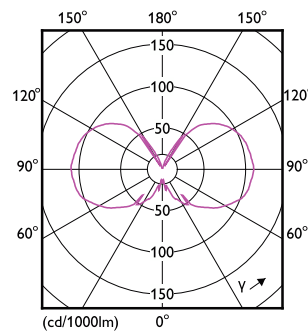

### Product data

General Information	
Cap-Base	E26 [Single Contact Medium Screw]
Nominal lifetime	15,000 hour(s)
Switching Cycle	20,000
Lighting Technology	LED
EU RoHS compliant	Yes

Light Technical	
Color Code	922-927 [CCT of 2200K-2700K]
Beam Angle (Nom)	300 degree(s)
Luminous Flux	500 lumen
Color Designation	Warm Glow(WG)
Correlated Color Temperature (Nom)	2200 2700 K
Luminous Efficacy (rated) (Nom)	90 lm/W
Color Consistency	<4
Color rendering index (CRI)	90
LLMF At End Of Nominal Lifetime (Nom)	70 %

## Dimensional drawing

Product	D	C
5.5F15/PER/927-922/CL/G/E26/WGX 1PF T20	1-7/8 inch	4-7/16 inch

## Photometric data

© 2023 Philips Lighting B.V. Page 11

Spectral Power Distribution Colour - 5.5F15/PER/927-922/CL/G/E26/WGX 1PF T20

General uniform lighting - 5.5F15/PER/927-922/CL/G/E26/WGX 1PF T20

Light Distribution Diagram - 5.5F15/PER/927-922/CL/G/E26/WGX 1PF T20