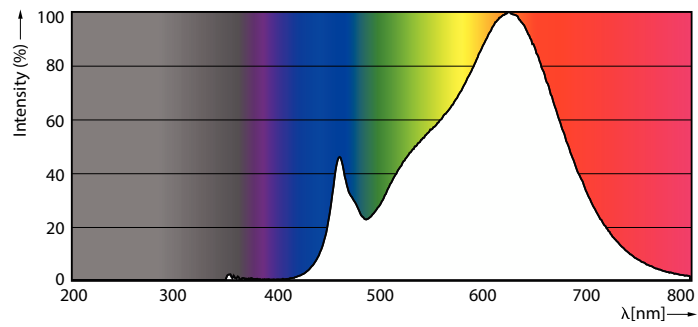

Photometric data

© 2023 Philips Lighting B.V. Page 11

Spectral Power Distribution Colour - 5.5F15/PER/927-922/CL/G/E26/WGX 1PF T20