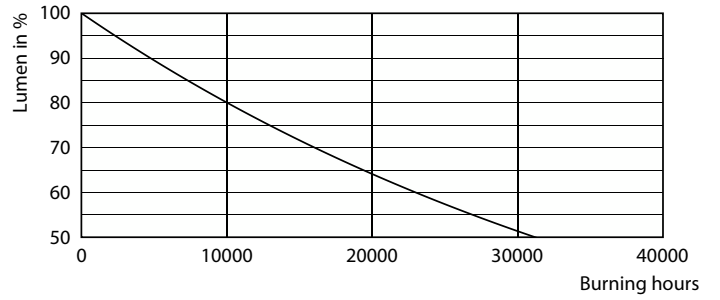

LED BA11

Lifetime

Life Expectancy Diagram - 5.5F15/PER/927-922/CL/G/E26/WGX 1PF T20

Lumen Maintenance Diagram - 5.5F15/PER/927-922/CL/G/E26/WGX 1PF T20