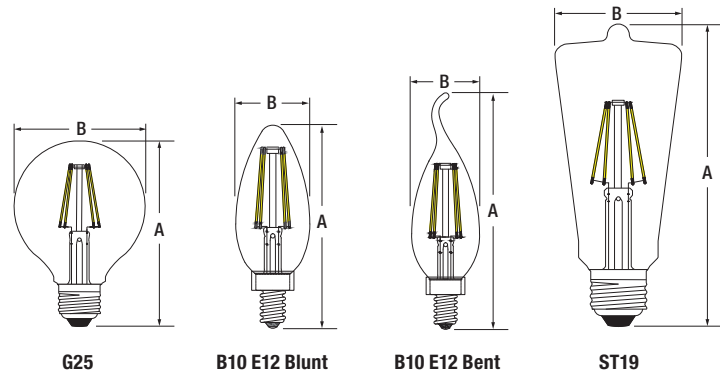

Ordering Guide

LED	XX	A19	DIM	8	22	VIN
LED Lamps	Wattage: 3, 3.5, 4, 4.5, 6.5, 7	Lamp Type: A19	Dimmable	CRI 8 = 80+	CCT 22 = 2175K	Vintage

Energy Savings

Basic Product Description	LED Life (hrs)	LED Lumens	Similar Incandescent	Incandescent Life (hrs)	Watts Saved	Energy Savings*	LED Life vs Incandescent
LED4.5A15	15,000	380	40W Incandescent	1000	35.5	\$58	15x
LED4.5A19	15,000	380	40W Incandescent	1500	35.5	\$58	10x
LED6.5A19	15,000	650	60W Incandescent	1000	53.5	\$88	15x
LED4B10	15,000	360	40W Incandescent	1500	35.5	\$58	10x
LED4.5G25	15,000	380	40W Incandescent	1500	36	\$58	10x
LED4.5ST19	15,000	380	40W Incandescent	1500	35.5	\$58	10x
LED7ST19	15,000	590	60W Incandescent	1000	53.5	\$88	15x
LED3G25	15,000	200	25W Incandescent	1000	22	\$36	15x

*Energy savings over life of lamp calculated at \$0.11/kWh

Lamp Dimensions

	(A) MOL inches	(B) Diameter inches
A15 E12	3.42	1.85
A15 E26	3.38	1.85
A19	4.13	2.36
B10 E26 Blunt	3.54	1.37
B10 E26 Bent	4.33	1.37
G25	4.52	3.14
B10 E12 Blunt	3.89	1.37
B10 E12 Bent	4.72	1.37
ST19	5.43	2.28