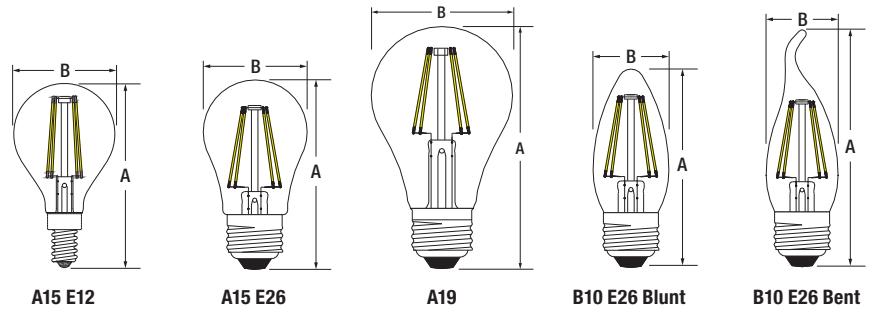

Ordering Guide

LED	XX	A19	DIM	8	22	VIN
LED Lamps	Wattage: 3, 3.5, 4, 4.5, 6.5, 7	Lamp Type: A19	Dimmable	CRI 8 = 80+	CCT 22 = 2175K	Vintage

Energy Savings

Basic Product Description	LED Life (hrs)	LED Lumens	Similar Incandescent	Incandescent Life (hrs)	Watts Saved	Energy Savings*	LED Life vs Incandescent
LED4.5A15	15,000	380	40W Incandescent	1000	35.5	\$58	15x
LED4.5A19	15,000	380	40W Incandescent	1500	35.5	\$58	10x
LED6.5A19	15,000	650	60W Incandescent	1000	53.5	\$88	15x
LED4B10	15,000	360	40W Incandescent	1500	35.5	\$58	10x
LED4.5G25	15,000	380	40W Incandescent	1500	36	\$58	10x
LED4.5ST19	15,000	380	40W Incandescent	1500	35.5	\$58	10x
LED7ST19	15,000	590	60W Incandescent	1000	53.5	\$88	15x
LED3G25	15,000	200	25W Incandescent	1000	22	\$36	15x

*Energy savings over life of lamp calculated at \$0.11/kWh

Lamp Dimensions

	(A) MOL inches	(B) Diameter inches
A15 E12	3.42	1.85
A15 E26	3.38	1.85
A19	4.13	2.36
B10 E26 Blunt	3.54	1.37
B10 E26 Bent	4.33	1.37
G25	4.52	3.14
B10 E12 Blunt	3.89	1.37
B10 E12 Bent	4.72	1.37
ST19	5.43	2.28