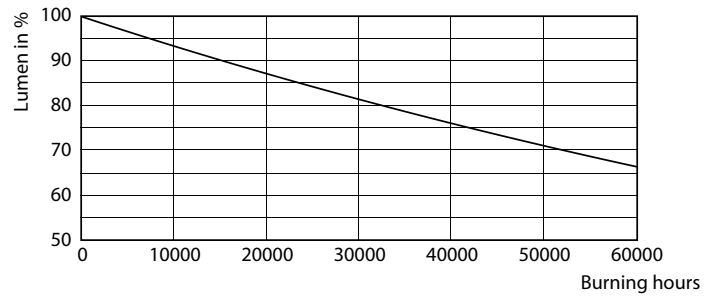

LED Corn Cobs

Lifetime

Life Expectancy Diagram

Lumen Maintenance Diagram