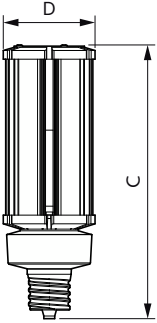

### Product data

General information	
Base	EX39 [ Exclusionary Mogul Screw ]
EU RoHS compliant	Yes
Nominal Lifetime (Nom)	50000 h
Switching Cycle	50000
Light technical	
Color Code	850 [ CCT of 5000K ]
Initial lumen (Nom)	7800/8500/8500 lm
Color Designation	Daylight
Correlated Color Temperature (Nom)	3000 4000 5000 K
Luminous Efficacy (rated) (Nom)	124.00 lm/W
Color Consistency	ANSI 5000K quadrangle
Color Rendering Index (Nom)	80
LLMF At End Of Nominal Lifetime (Nom)	70 %
Operating and electrical	
Input Frequency	50 to 60 Hz
Power (Rated) (Nom)	63 W
Lamp Current (Nom)	700 mA
Wattage Equivalent	250(175-250) W
Starting Time (Nom)	1 s
Warm Up Time to 60% Light (Nom)	1 s

UL Type	Type B - bypass the ballast
Power Factor (Nom)	0.9
Voltage (Nom)	100-277 V
Temperature	
T-Ambient (Max)	113 °F
T-Ambient (Min)	-4 °F
T-Case Maximum (Nom)	149 °F
Controls and dimming	
Dimmable	Preset Dimming
Mechanical and housing	
Bulb Finish	Clear
Bulb Material	Plastic
Bulb Shape	Corncob
Product data	
Order product name	63CC/LED/3CCT/LS EX39 G3 BB 3/1
EAN/UPC - Product	046677570491
Order code	570499
Numerator - Quantity Per Pack	1
Numerator - Packs per outer box	3

# LED Corn Cobs

Material Nr. (12NC)	929003065504
Net Weight (Piece)	1.799 lb

## Dimensional drawing

63CC/LED/3CCT/LS EX39 G3 BB 3/1

Product	D	C
63CC/LED/3CCT/LS EX39 G3 BB 3/1	3-3/8 in	10-1/4 in