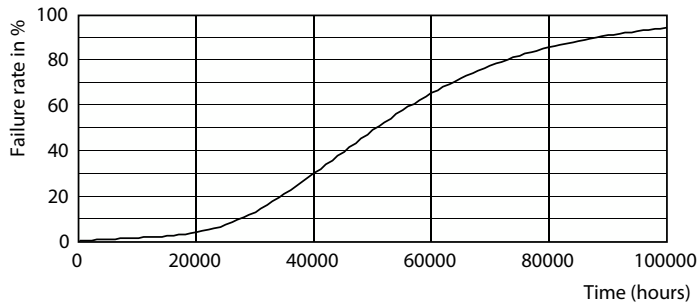

LED Corn Cobs

Lifetime

Life Expectancy Diagram

Lumen Maintenance Diagram