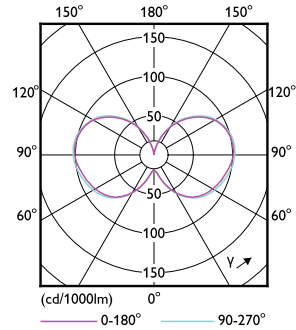

LEDTForce LS DLC 63W Corncob EX39-LDD

LEDTForce LS DLC 63W Corncob EX39 850-GUL