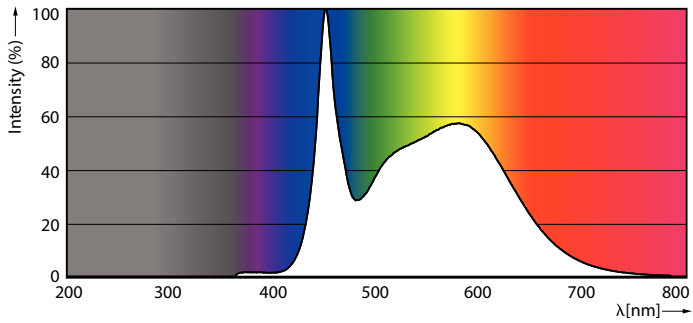

Photometric data

LEDTForce LS DLC 63W Corncob EX39 850-POC