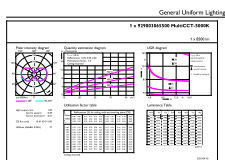

LEDTForce LS DLC 63W Corncob EX39 850-GUL