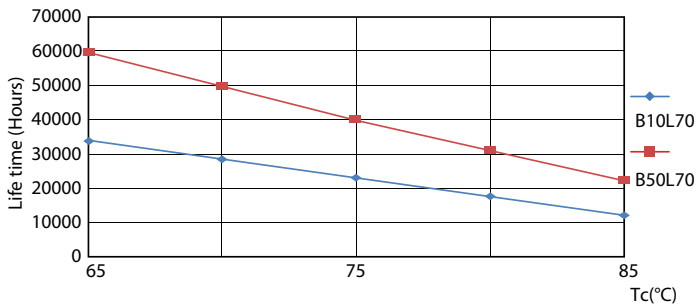

Product data

General information	
Base	G5 [G5]
EU RoHS compliant	Yes
Nominal Lifetime (Nom)	60000 h
Switching Cycle	50000
Flux measurement reference	Sphere

Light technical	
Color Code	830 [CCT of 3000K]
Beam Angle (Nom)	200 °
Initial lumen (Nom)	2800 lm
Color Designation	White (WH)
Correlated Color Temperature (Nom)	3000 K
Luminous Efficacy (rated) (Nom)	140.00 lm/W
Color Consistency	<6
Color Rendering Index (Nom)	80
LLMF At End Of Nominal Lifetime (Nom)	70 %

LEDtube 1500mm 20W G5 830 2800lm

Spectral Power Distribution Colour

MASTER LEDtube InstantFit HF T5

Photometric data

LEDtube 600mm 8W G5 830 1000lm

Lifetime

LifetimeVsTc

FailureRate