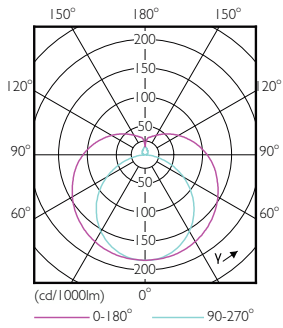

Product data

General information	
Base	G5 [G5]
EU RoHS compliant	Yes
Nominal Lifetime (Nom)	60000 h
Switching Cycle	50000
Flux measurement reference	Sphere

Light technical	
Color Code	830 [CCT of 3000K]
Beam Angle (Nom)	200 °
Initial lumen (Nom)	2800 lm
Color Designation	White (WH)
Correlated Color Temperature (Nom)	3000 K
Luminous Efficacy (rated) (Nom)	140.00 lm/W
Color Consistency	<6
Color Rendering Index (Nom)	80
LLMF At End Of Nominal Lifetime (Nom)	70 %

Dimensional drawing

Master LEDtube HF 1500mm HE 20W 830 T5

Product	D1	D2	A1	A2	A3
Master LEDtube HF 1500mm HE 20W 830 T5	5/8 in	3/4 in	57-1/16 in	57-3/8 in	57-5/8 in

Photometric data

General Uniform Lighting
1500 mm T5 • 1500 mm HE 20W 830 T5
Page 11

LEDtube 1500mm 20W G5 830 2800lm

Spectral Power Distribution Colour

MASTER LEDtube InstantFit HF T5

Photometric data

LEDtube 600mm 8W G5 830 1000lm

Lifetime

LifetimeVsTc

FailureRate