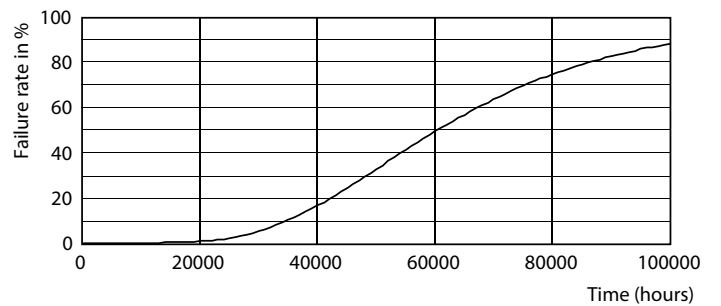

FailureRate

Life Expectancy Diagram