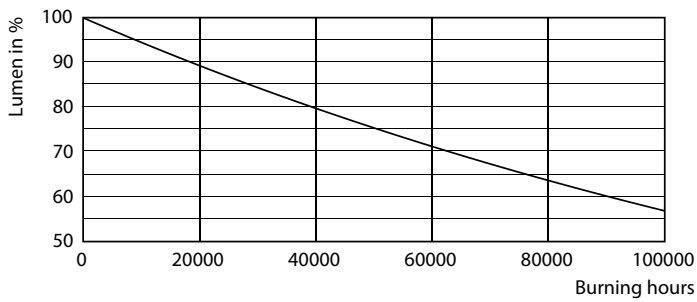

Product data

General information	
Base	G5 [G5]
EU RoHS compliant	Yes
Nominal Lifetime (Nom)	60000 h
Switching Cycle	50000
Flux measurement reference	Sphere

Light technical	
Color Code	830 [CCT of 3000K]
Beam Angle (Nom)	200 °
Initial lumen (Nom)	2800 lm
Color Designation	White (WH)
Correlated Color Temperature (Nom)	3000 K
Luminous Efficacy (rated) (Nom)	140.00 lm/W
Color Consistency	<6
Color Rendering Index (Nom)	80
LLMF At End Of Nominal Lifetime (Nom)	70 %

LEDtube 1500mm 20W G5 830 2800lm

Spectral Power Distribution Colour

MASTER LEDtube InstantFit HF T5

Photometric data

LEDtube 600mm 8W G5 830 1000lm

Lifetime

LifetimeVsTc

FailureRate