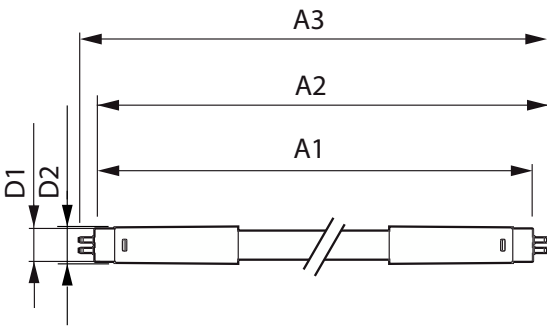

MASTER LEDtube InstantFit HF T5

Controls and dimming

Dimmable	Yes - Check ballast compatibility

Mechanical and housing

Bulb Finish	Frosted
Bulb Material	Glass
Product Length	60 in
Bulb Shape	Tube, double-ended

Approval and application

Energy Efficiency Class	E
Energy Saving Product	Yes
Approbation Marks	RoHS compliance TUV CE marking KEMA Keur certificate

Energy Consumption kWh/1000 h	20 kWh
EPREL Registration Number	406189

Product data

Order product name	Master LEDtube HF 1500mm HE 20W 830 T5
EAN/UPC - Product	8718696743355
Order code	366211
Numerator - Quantity Per Pack	1
Numerator - Packs per outer box	10
Material Nr. (12NC)	929001391302
Net Weight (Piece)	0.432 lb

Dimensional drawing

Master LEDtube HF 1500mm HE 20W 830 T5

Product	D1	D2	A1	A2	A3
Master LEDtube HF 1500mm HE 20W 830 T5	5/8 in	3/4 in	57-1/16 in	57-3/8 in	57-5/8 in

Photometric data

LEDtube 1500mm 20W G5 830 2800lm