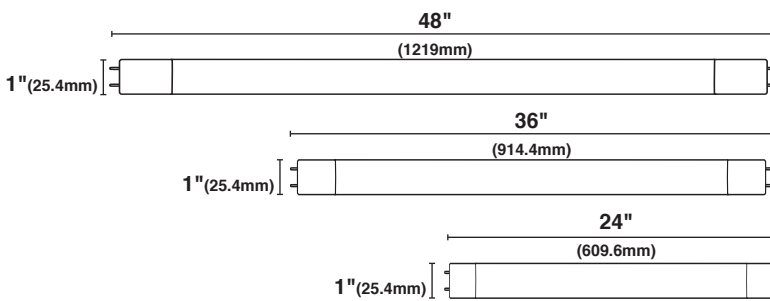

ProLED®

Linear T8 Direct Series

Product #: _____ Type: _____
Project: _____ Date: _____
Comments: _____ Initials: _____

Specifications

- Operates on instant start, programmed start ballasts and emergency ballasts
- 50,000 hour life resulting in lower maintenance costs over time
- Uses 48% less energy and lasts up to 73% longer resulting in lower costs for the end user¹
- Suitable for use in totally enclosed luminaires
- Conforms to requirements of NSF/ANSI standard 2-food equipment
- UL listed for damp locations
- Dimmable (48" only)